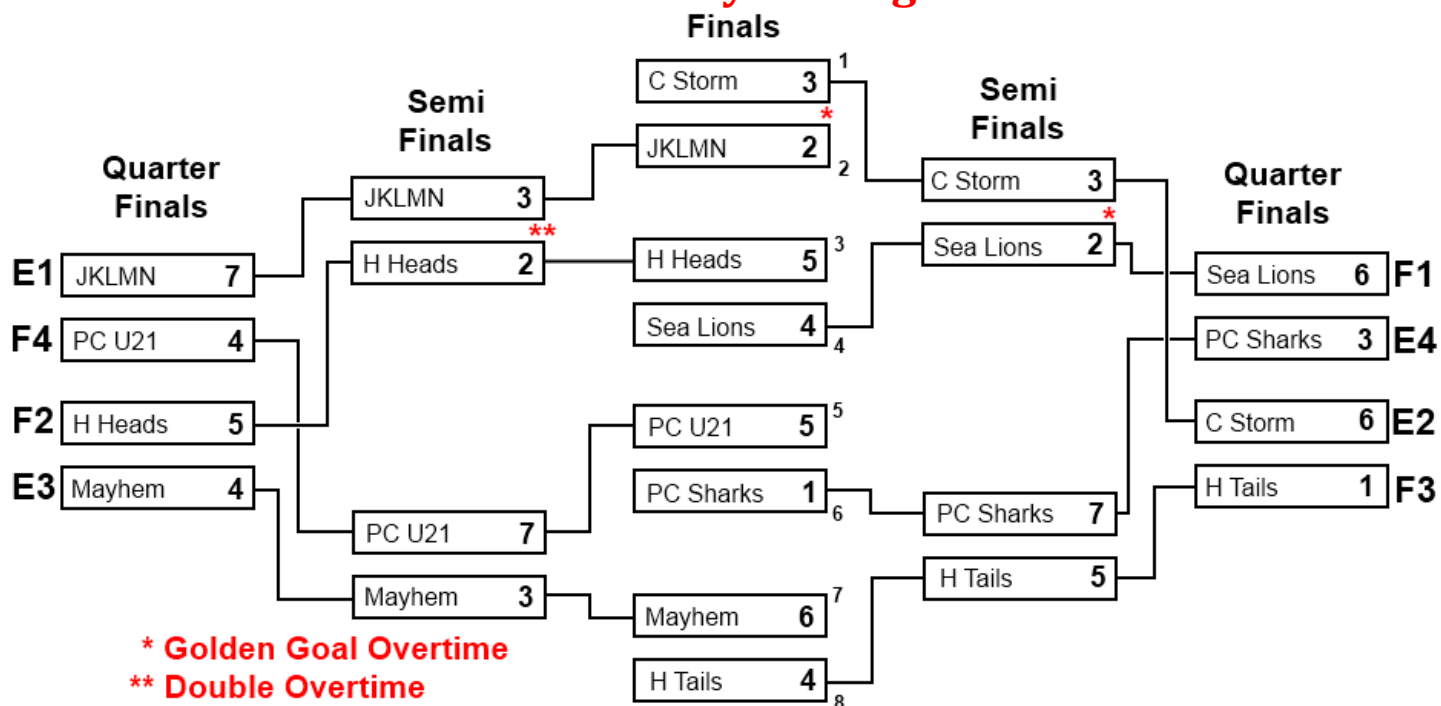

Playoffs Games

MATCH	TIME	Group	TEAM 1		TEAM 2		
24	20:49	QF2	H Heads	5	4	Mayhem	Q-Final A
27	7:00	QF3	JKLMN	7	4	PC U21	Q-Final A
28	7:23	QF1	C Storm	6	1	H Tails	Q-Final A
29	7:46	QF4	Sea Lions	6	3	PC Sharks	Q-Final A
32	8:55	SF1	H Tails	5	7	PC Sharks	Semi Bot A
33	9:18	SF2	Mayhem	3	7	PC U21	Semi Bot A
34	9:41	SF3	C Storm	3	2	Sea Lions	Semi Top A
35	10:04	SF4	H Heads	2	3	JKLMN	Semi Top A
36	10:27	FA	H Tails	4	6	Mayhem	Final A - 7/8
37	11:00	FB	Mass Effect	2	6	PC Women	Final B - 5/6
38	11:23	FA	PC Sharks	1	5	PC U21	Final A - 5/6
39	11:46	FB	Bananabees	4	3	Missi W	Final B - 3/4
40	12:09	FA	Sea Lions	4	5	H Heads	Final A - 3/4
41	12:32	FB	Shipwrecks	5	1	Big Apple	Final B - 1/2
42	13:05	FA	C Storm	3	2	JKLMN	Final A - 1/2

** Golden Goal Overtime

*** Double Golden Goal Overtime

Division A - Playoff Diagram